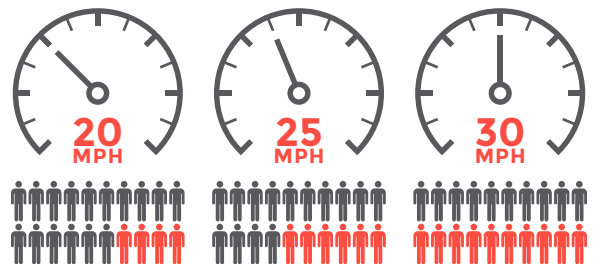

Boston has a new default speed limit.

IF YOU DON'T SEE A SIGN, THE SPEED LIMIT IS 25 MPH.

SHOW YOUR SUPPORT.

Visit boston.gov/25mph to learn how to show your support and get engaged.

BE AWARE OF YOUR SPEED.

Drive at or below the 25 mph speed limit. You can help save lives. If you crash, you're less likely to cause serious injury or death.

LIKELIHOOD OF SEVERE OR FATAL INJURY for pedestrians struck by drivers traveling at these speeds.